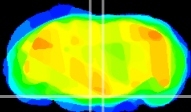

Coronal

Sagittal-R

Sagittal-L

ViBrism: CX27950
Horizontal

Pn