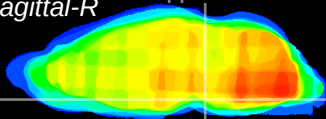

Coronal

Sagittal-R

Sagittal-L

ViBrism: CX27950
Horizontal

Pn