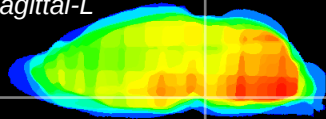

Coronal

Sagittal-R

Sagittal-L

ViBrism: CX27950
Horizontal

Pn