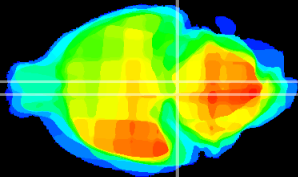

Coronal

Sagittal-R

Sagittal-L

ViBrism: CX27950
Horizontal

Pn