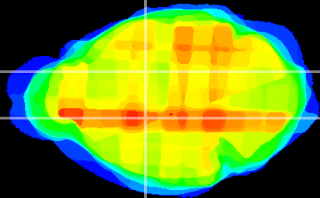

Coronal

Sagittal-R

Sagittal-L

ViBrism: CX27952
Horizontal

VA/VL