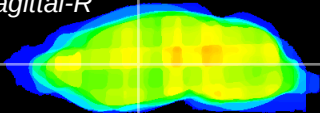

Coronal

Sagittal-R

Sagittal-L

ViBrism: CX27952
Horizontal

VA/VL