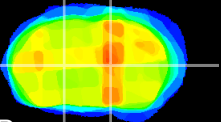

Coronal

Sagittal-R

Sagittal-L

ViBrism: CX27952
Horizontal

VA/VL