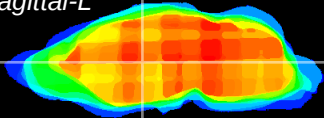

Coronal

Sagittal-R

Sagittal-L

ViBrism: CX27952
Horizontal

VA/VL