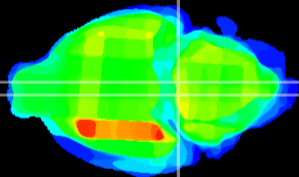

Coronal

Sagittal-R

Sagittal-L

ViBrism: CX27959
Horizontal

Pn