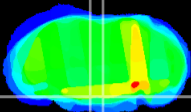

Coronal

Sagittal-R

Sagittal-L

ViBrism: CX27959
Horizontal

Pn