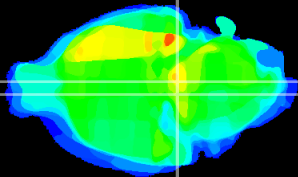

Coronal

Sagittal-R

Sagittal-L

ViBrism: CX27964
Horizontal

Pn