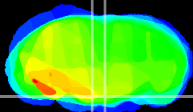

Coronal

Sagittal-R

Sagittal-L

ViBrism: CX27964
Horizontal

Pn