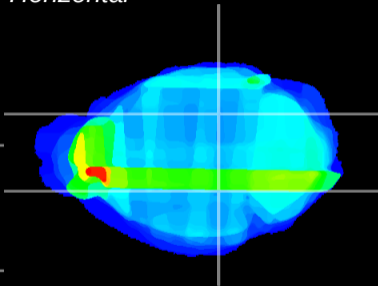

Coronal

Sagittal-R

Sagittal-L

ViBrism: CX27967
Horizontal

MG