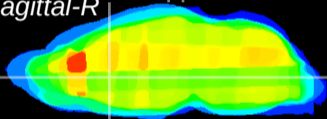

Coronal

Sagittal-R

Sagittal-L

ViBrism: CX27970
Horizontal

LS