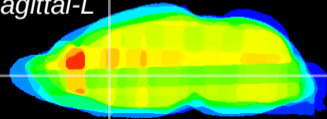

Coronal

Sagittal-R

Sagittal-L

ViBrism: CX27970
Horizontal

LS