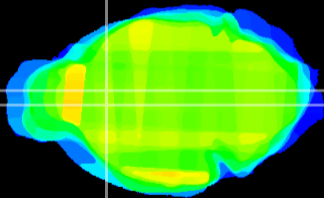

Coronal

Sagittal-R

Sagittal-L

ViBrism: CX27970
Horizontal

LS