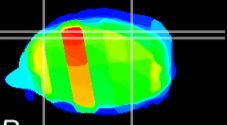

Coronal

Sagittal-R

Sagittal-L

ViBrism: CX27973
Horizontal

Cb lobe