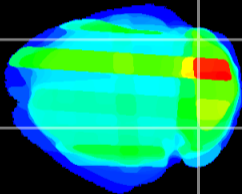

Coronal

Sagittal-R

Sagittal-L

ViBrism: CX27973
Horizontal

Cb lobe