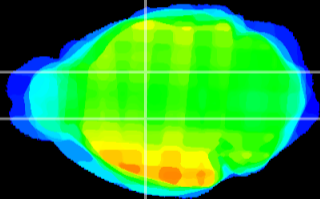

*Coronal*

*Sagittal-R*

*Sagittal-L*

ViBriSm: CX27980  
*Horizontal*

VA/VL