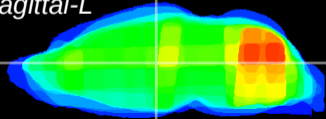

Coronal

Sagittal-R

Sagittal-L

ViBrism: CX27986
Horizontal

MD