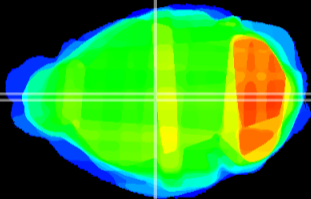

Coronal

Sagittal-R

Sagittal-L

ViBrism: CX27986
Horizontal

MD