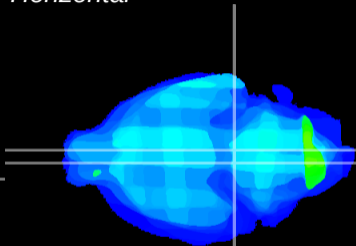

Coronal

Sagittal-R

Sagittal-L

ViBrism: CX27992
Horizontal

Pn