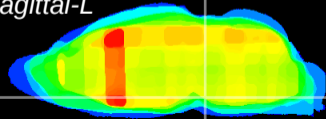

Coronal

Sagittal-R

Sagittal-L

ViBrism: CX28002
Horizontal

Pn