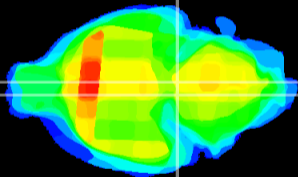

Coronal

Sagittal-R

Sagittal-L

ViBrism: CX28002
Horizontal

Pn