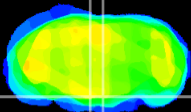

Coronal

Sagittal-R

Sagittal-L

ViBrism: CX28002
Horizontal

Pn