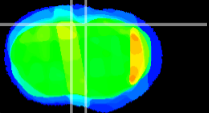

Coronal

Sagittal-R

Sagittal-L

ViBrism: CX28007
Horizontal

Cx motor