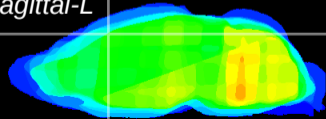

Coronal

Sagittal-R

Sagittal-L

ViBrism: CX28007
Horizontal

Cx motor