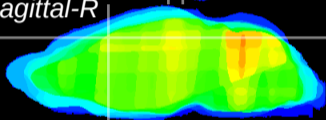

Coronal

Sagittal-R

Sagittal-L

ViBrism: CX28007
Horizontal

Cx motor