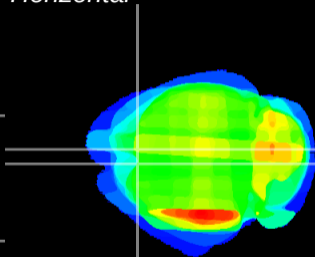

Coronal

Sagittal-R

Sagittal-L

ViBrism: CX28007
Horizontal

Cx motor