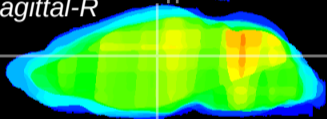

Coronal

Sagittal-R

Sagittal-L

ViBrism: CX28007
Horizontal

Hb