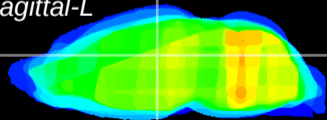

Coronal

Sagittal-R

Sagittal-L

ViBrism: CX28007
Horizontal

Hb