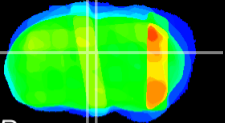

Coronal

Sagittal-R

Sagittal-L

ViBrism: CX28007
Horizontal

Hb