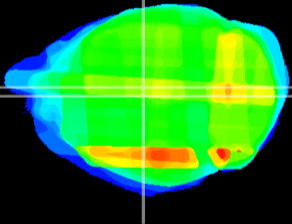

Coronal

Sagittal-R

Sagittal-L

ViBrism: CX28007
Horizontal

Hb