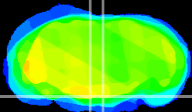

Coronal

Sagittal-R

Sagittal-L

ViBrism: CX28009
Horizontal

Pn