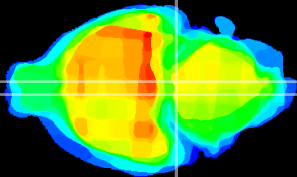

Coronal

Sagittal-R

Sagittal-L

ViBrism: CX28009
Horizontal

Pn