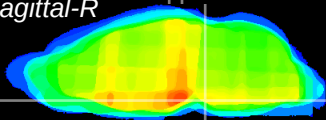

Coronal

Sagittal-R

Sagittal-L

ViBrism: CX28009
Horizontal

Pn