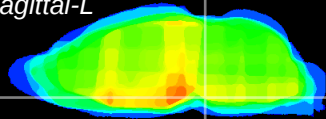

Coronal

Sagittal-R

Sagittal-L

ViBrism: CX28009
Horizontal

Pn