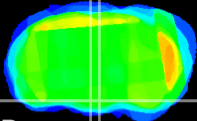

Coronal

Sagittal-R

Sagittal-L

ViBrism: CX28036
Horizontal

VMH