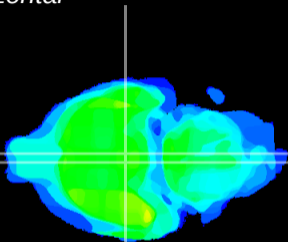

Coronal

Sagittal-R

Sagittal-L

ViBrism: CX28036
Horizontal

VMH