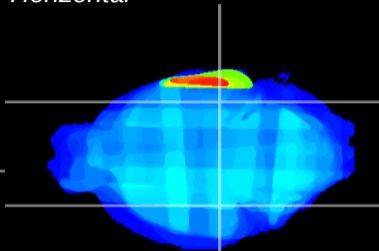

Coronal

Sagittal-R

Sagittal-L

ViBrism: CX28042
Horizontal

ventral S