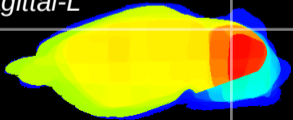

Coronal

Sagittal-R

Sagittal-L

ViBrisM: CX28044
Horizontal

Cb lobe