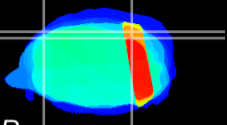

Coronal

Sagittal-R

Sagittal-L

ViBrisM: CX28044
Horizontal

Cb lobe