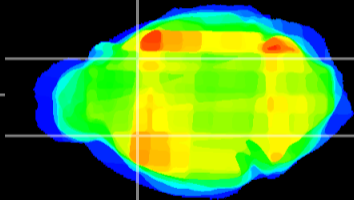

Coronal

Sagittal-R

Sagittal-L

ViBriSM: CX28048
Horizontal

CPU lateral