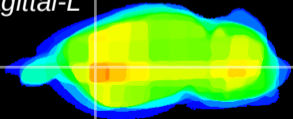

Coronal

Sagittal-R

Sagittal-L

ViBriSM: CX28048
Horizontal

CPU lateral