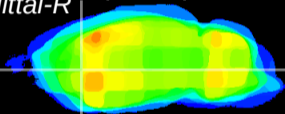

Coronal

Sagittal-R

Sagittal-L

ViBriSM: CX28048
Horizontal

CPU lateral