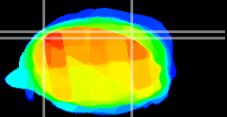

Coronal

Sagittal-R

Sagittal-L

ViBrism: CX28060
Horizontal

Cb lobe