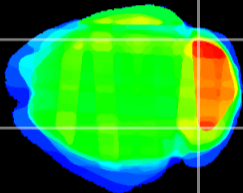

Coronal

Sagittal-R

Sagittal-L

ViBrism: CX28060
Horizontal

Cb lobe