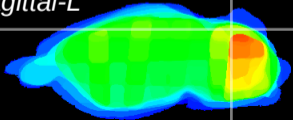

Coronal

Sagittal-R

Sagittal-L

ViBrism: CX28060
Horizontal

Cb lobe