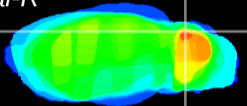

Coronal

Sagittal-R

Sagittal-L

ViBrism: CX28060
Horizontal

Cb lobe