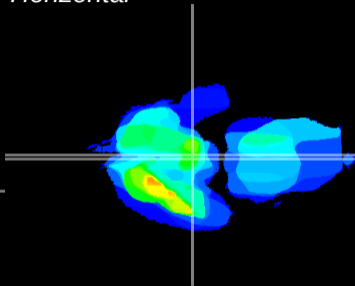

Coronal

Sagittal-R

Sagittal-L

ViBrism: CX28067
Horizontal

ME