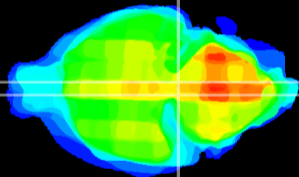

Coronal

Sagittal-R

Sagittal-L

ViBrism: CX28091
Horizontal

Pn