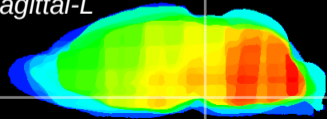

Coronal

Sagittal-R

Sagittal-L

ViBrism: CX28091
Horizontal

Pn