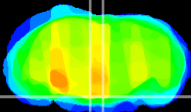

Coronal

Sagittal-R

Sagittal-L

ViBrism: CX28091
Horizontal

Pn