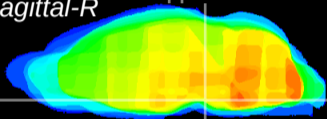

Coronal

Sagittal-R

Sagittal-L

ViBrism: CX28091
Horizontal

Pn