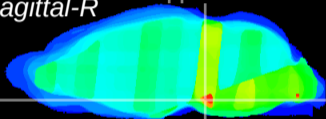

Coronal

Sagittal-R

Sagittal-L

ViBrism: CX28103
Horizontal

Pn