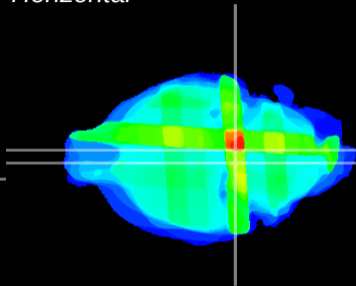

Coronal

Sagittal-R

Sagittal-L

ViBrism: CX28103
Horizontal

Pn