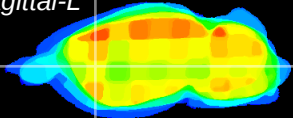

Coronal

Sagittal-R

Sagittal-L

ViBrism: CX28113
Horizontal

CPU lateral