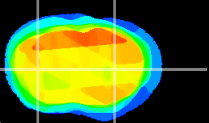

Coronal

Sagittal-R

Sagittal-L

ViBrism: CX28113
Horizontal

CPU lateral