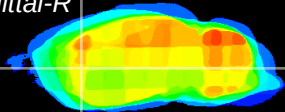

Coronal

Sagittal-R

Sagittal-L

ViBrism: CX28113
Horizontal

CPU lateral