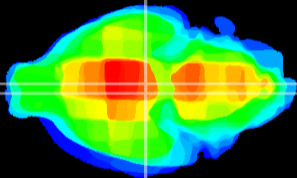

Coronal

Sagittal-R

Sagittal-L

ViBrism: CX28119
Horizontal

M