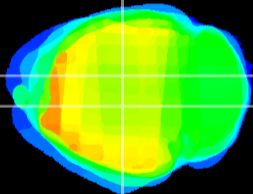

Coronal

Sagittal-R

Sagittal-L

ViBrism: CX28133
Horizontal

DG