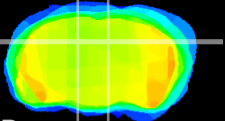

Coronal

Sagittal-R

Sagittal-L

ViBrism: CX28133
Horizontal

DG