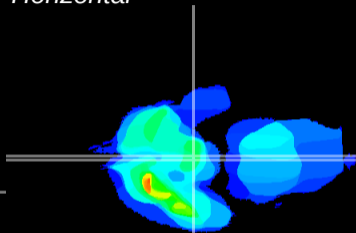

Coronal

Sagittal-R

Sagittal-L

ViBrism: CX28136
Horizontal

ME