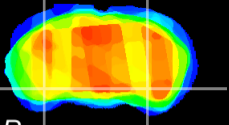

Coronal

Sagittal-R

Sagittal-L

ViBrisM: CX28140
Horizontal

ventral S