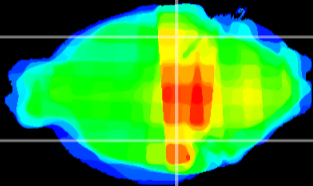

Coronal

Sagittal-R

Sagittal-L

ViBrisM: CX28140
Horizontal

ventral S