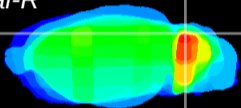

Coronal

Sagittal-R

Sagittal-L

ViBrism: CX28144
Horizontal

Cb lobe