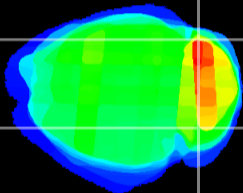

Coronal

Sagittal-R

Sagittal-L

ViBrism: CX28144
Horizontal

Cb lobe