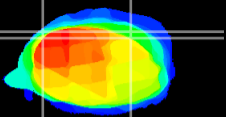

Coronal

Sagittal-R

Sagittal-L

ViBrism: CX28144
Horizontal

Cb lobe