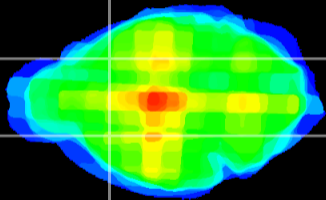

Coronal

Sagittal-R

Sagittal-L

ViBrism: CX28148
Horizontal

CPU lateral