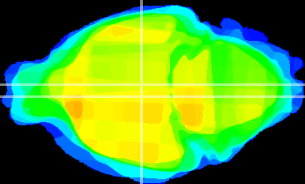

Coronal

Sagittal-R

Sagittal-L

ViBrism: CX28153
Horizontal

DM