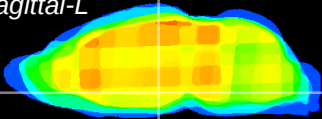

Coronal

Sagittal-R

Sagittal-L

ViBrism: CX28153
Horizontal

DM