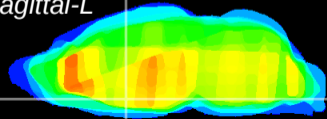

Coronal

Sagittal-R

Sagittal-L

ViBrism: CX28160
Horizontal

MPA