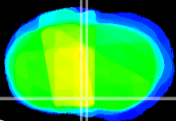

Coronal

Sagittal-R

Sagittal-L

ViBrism: CX28160
Horizontal

MPA