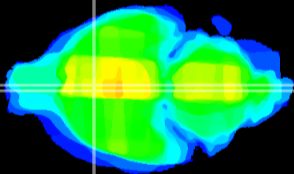

Coronal

Sagittal-R

Sagittal-L

ViBrism: CX28160
Horizontal

MPA