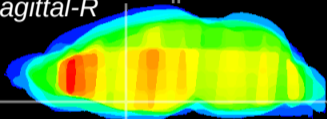

Coronal

Sagittal-R

Sagittal-L

ViBrism: CX28160
Horizontal

MPA