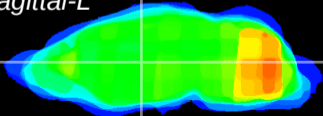

Coronal

Sagittal-R

Sagittal-L

ViBrism: CX28161
Horizontal

VA/VL