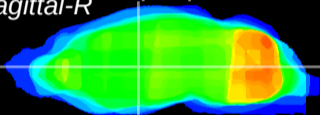

Coronal

Sagittal-R

Sagittal-L

ViBrism: CX28161
Horizontal

VA/VL