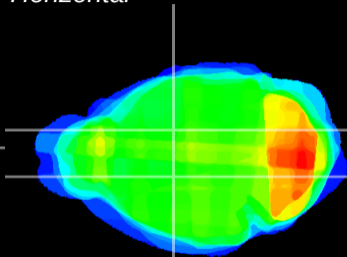

Coronal

Sagittal-R

Sagittal-L

ViBrism: CX28161
Horizontal

VA/VL