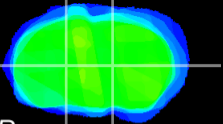

Coronal

Sagittal-R

Sagittal-L

ViBrism: CX28161
Horizontal

VA/VL