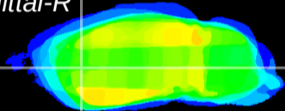

Coronal

Sagittal-R

Sagittal-L

ViBrisM: CX28206  
Horizontal

CPU lateral