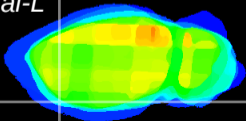

Coronal

Sagittal-R

Sagittal-L

ViBrism: CX28207
Horizontal

Pir