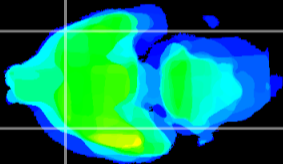

Coronal

Sagittal-R

Sagittal-L

ViBrism: CX28207
Horizontal

Pir