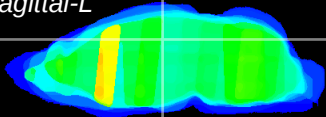

Coronal

Sagittal-R

Sagittal-L

ViBrism: CX28208  
Horizontal

DG