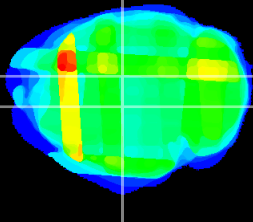

Coronal

Sagittal-R

Sagittal-L

ViBrism: CX28208  
Horizontal

DG