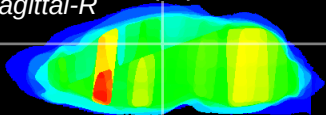

Coronal

Sagittal-R

Sagittal-L

ViBrism: CX28208  
Horizontal

DG