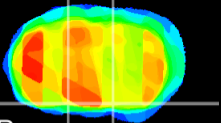

Coronal

Sagittal-R

Sagittal-L

ViBrism: CX28217  
Horizontal

S0