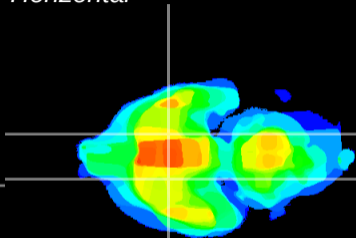

Coronal

Sagittal-R

Sagittal-L

ViBrism: CX28217  
Horizontal

S0