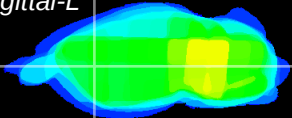

Coronal

Sagittal-R

Sagittal-L

ViBrism: CX28220
Horizontal

CPU lateral