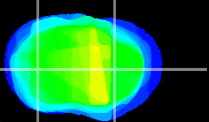

Coronal

Sagittal-R

Sagittal-L

ViBrism: CX28220
Horizontal

CPU lateral