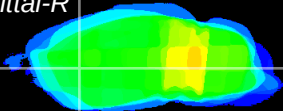

Coronal

Sagittal-R

Sagittal-L

ViBrism: CX28220
Horizontal

CPU lateral