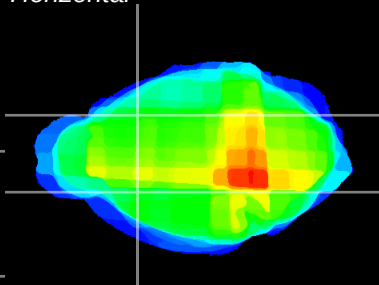

Coronal

Sagittal-R

Sagittal-L

ViBrism: CX28220
Horizontal

CPU lateral