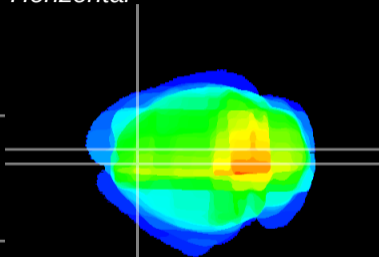

Coronal

Sagittal-R

Sagittal-L

ViBriSM: CX28220
Horizontal

Cx motor