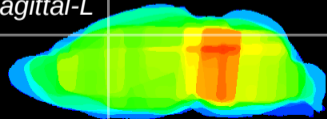

Coronal

Sagittal-R

Sagittal-L

ViBriSM: CX28220
Horizontal

Cx motor