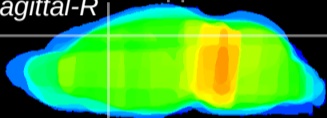

Coronal

Sagittal-R

Sagittal-L

ViBriSM: CX28220
Horizontal

Cx motor