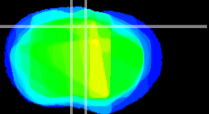

Coronal

Sagittal-R

Sagittal-L

ViBriSM: CX28220
Horizontal

Cx motor