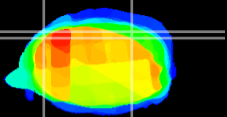

Coronal

Sagittal-R

Sagittal-L

ViBrism: CX28243
Horizontal

Cb lobe