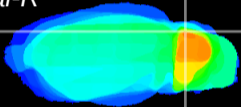

Coronal

Sagittal-R

Sagittal-L

ViBrism: CX28243
Horizontal

Cb lobe