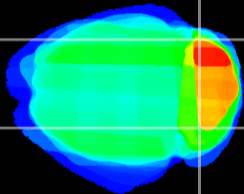

Coronal

Sagittal-R

Sagittal-L

ViBrism: CX28243
Horizontal

Cb lobe