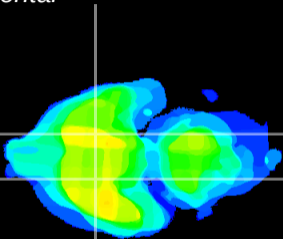

Coronal

Sagittal-R

Sagittal-L

ViBrism: CX28247
Horizontal

S0