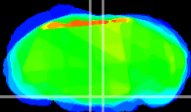

Coronal

Sagittal-R

Sagittal-L

ViBrism: CX28255
Horizontal

Pn