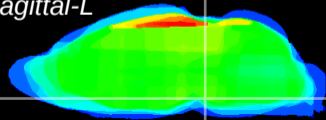

Coronal

Sagittal-R

Sagittal-L

ViBrism: CX28255
Horizontal

Pn