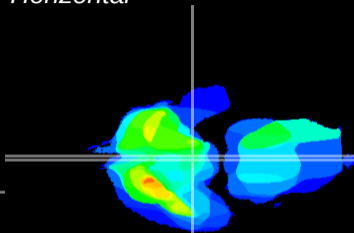

Coronal

Sagittal-R

Sagittal-L

ViBrism: CX28264
Horizontal

ME