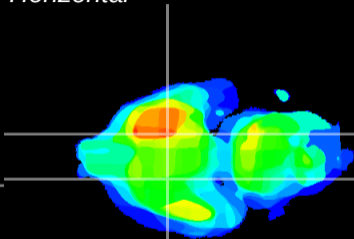

Coronal

Sagittal-R

Sagittal-L

ViBrisM: CX28264
Horizontal

S0