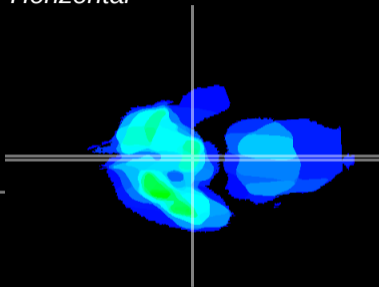

Coronal

Sagittal-R

Sagittal-L

ViBrism: CX28270
Horizontal

ME