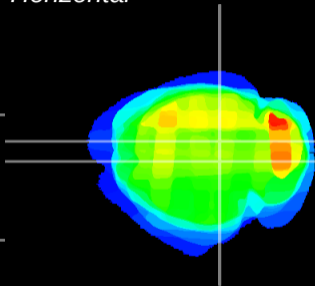

Coronal

Sagittal-R

Sagittal-L

ViBrism: CX28278
Horizontal

SC