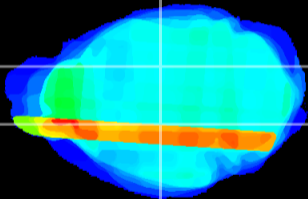

Coronal

Sagittal-R

Sagittal-L

ViBrism: CX28281
Horizontal

VPM/VPL