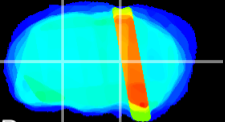

Coronal

Sagittal-R

Sagittal-L

ViBrism: CX28281
Horizontal

VPM/VPL