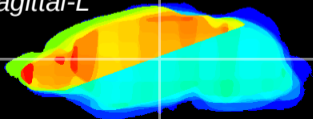

Coronal

Sagittal-R

Sagittal-L

ViBrism: CX28281
Horizontal

VPM/VPL