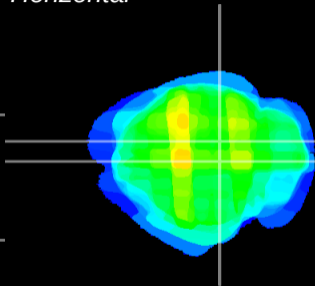

Coronal

Sagittal-R

Sagittal-L

ViBrism: CX28296
Horizontal

SC