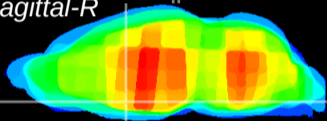

Coronal

Sagittal-R

Sagittal-L

ViBrism: CX28307  
Horizontal

MPA