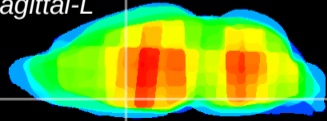

Coronal

Sagittal-R

Sagittal-L

ViBrism: CX28307  
Horizontal

MPA