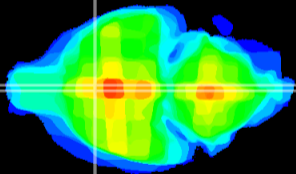

Coronal

Sagittal-R

Sagittal-L

ViBrism: CX28307  
Horizontal

MPA