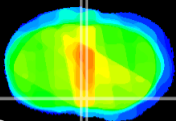

Coronal

Sagittal-R

Sagittal-L

ViBrism: CX28307  
Horizontal

MPA