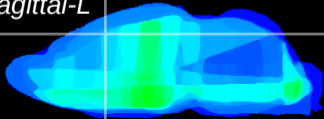

Coronal

Sagittal-R

Sagittal-L

ViBris: CX28310
Horizontal

Cx motor