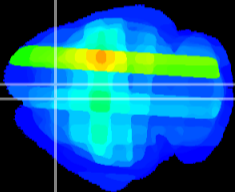

Coronal

Sagittal-R

Sagittal-L

ViBris: CX28310
Horizontal

Cx motor