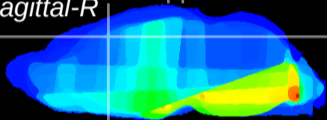

Coronal

Sagittal-R

Sagittal-L

ViBris: CX28310
Horizontal

Cx motor