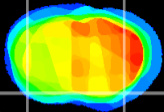

Coronal

Sagittal-R

Sagittal-L

ViBrism: CX28320
Horizontal

Pir