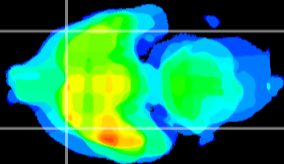

Coronal

Sagittal-R

Sagittal-L

ViBrism: CX28320
Horizontal

Pir