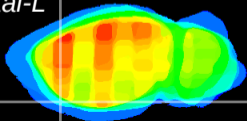

Coronal

Sagittal-R

Sagittal-L

ViBrism: CX28320
Horizontal

Pir